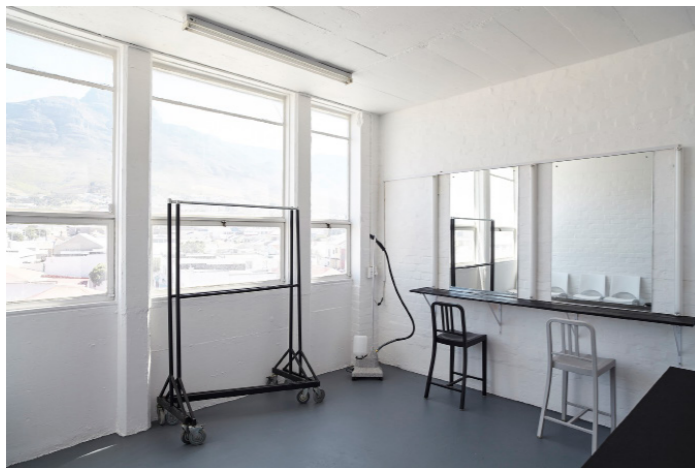

PAPER BACKDROP ROLL/METER

R240 PER DAY

R220 PER METER (IF DISPOSED)

GEAR LIST

(RATES AVAILABLE UPON REQUEST)

PROFOTO 7A 2400W PACKS
PROFOTO PRO HEADS
WHITE PROFOTO BEAUTY DISH
PROFOTO 5FT OCTA
PROFOTO LARGE DEEP SILVER UMBRELLA
CHIMERA 3FT OCTA
SMALL TRANSLUCENT UMBRELLAS
CHIMERA 3X4 SOFTBOX
PROFOTO 1X4 STRIP SOFTBOX
PAPER BACKDROP ROLLS
SUPERCLAMPS
PHOTTIX C-STANDS WITH ARMS & KNUCKLES
SPIGGOTS
PROFOTO AIR SYNC KIT
LIGHT STANDS
B&W POLLY BOARDS
SILVER POLLY BOARDS
ELINCHROM D-LITES
PROFOTO SPEED RING
1.2MX2.4M FLATS
8X8 SCRIM AND FRAME (FULL STOP SILK)
85MM CANON ZEISS 1.4
21MM CANON ZEISS
24MM CANON ZEISS TILTSHIFT
CANON 50MM 1.4
CANON 70-200MM 2.8 USM LII
CANON 24-105MM